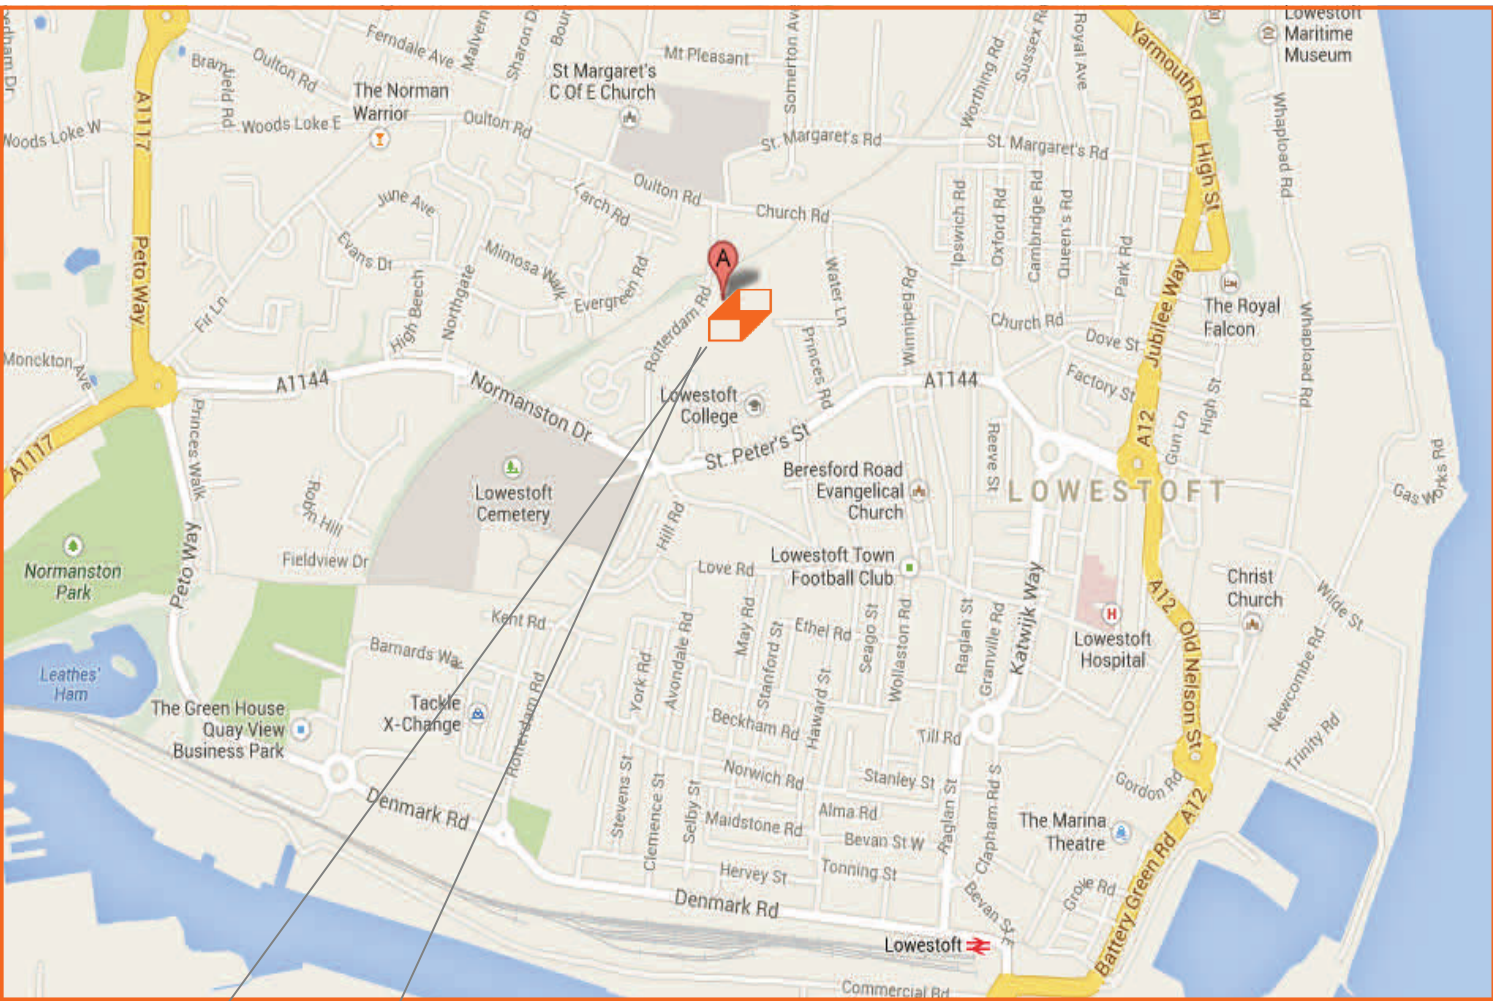

WE'RE NEAR YOU....

**WE'RE LOCAL
SUFFOLK'S ONLY
SIXTH FORM
COLLEGE**

**LOWESTOFT
SIXTH FORM COLLEGE**